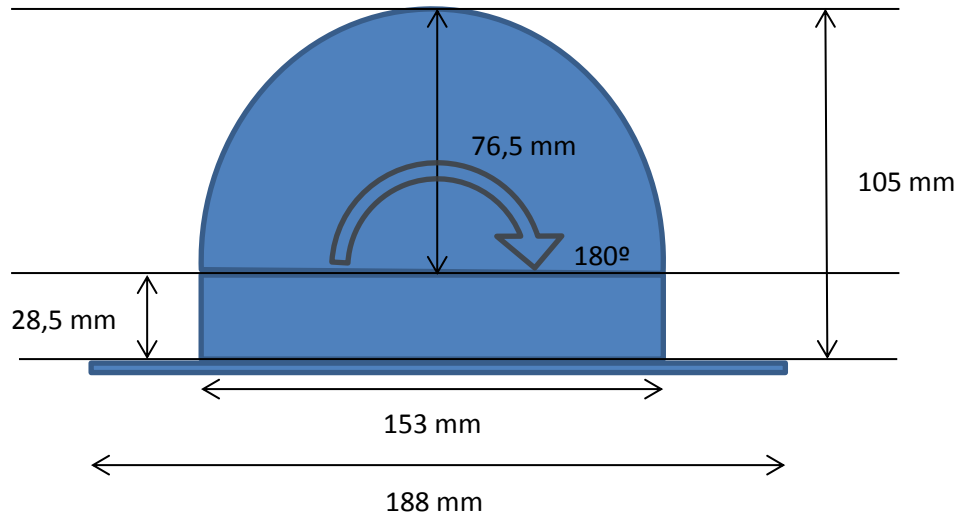

HEMISPHERIC PRECISION GLASS DOMES

Model 1:

SONY BRC Z330

Model 2:

PANASONIC AW-HE50

4SKY - UNDERWATER CAMERA HOUSING

(Both Models)