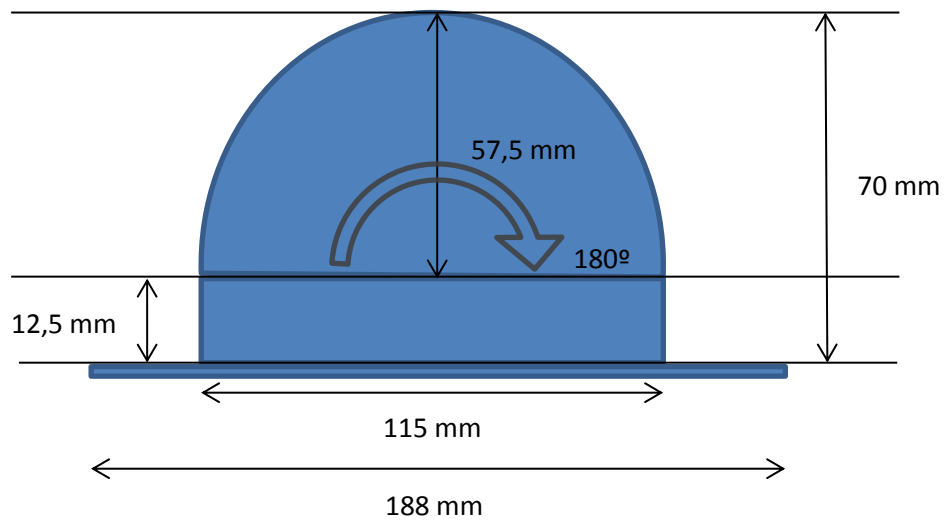

HEMISPHERIC PRECISION GLASS DOMES

Model 1:

SONY BRC Z330

Model 2:

PANASONIC AW-HE50

4SKY - UNDERWATER CAMERA HOUSING

(Both Models)